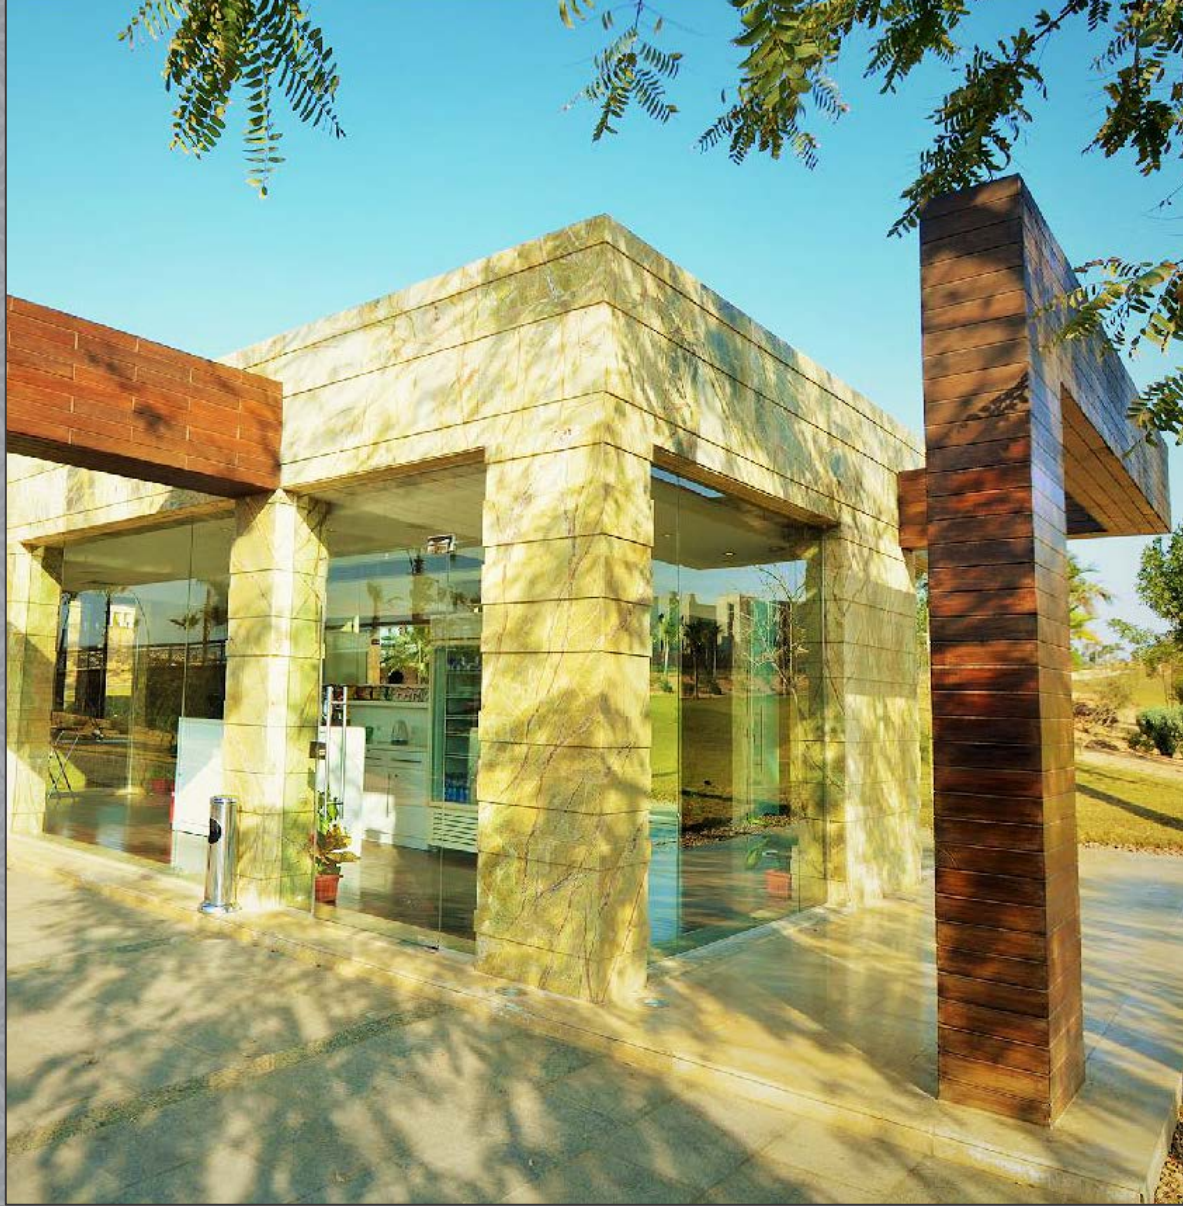

SODIC Comfort Station
Allegria, SODIC West

Scope of Work: Exterior & Interior Finishes
Project Execution Time: 2 Months