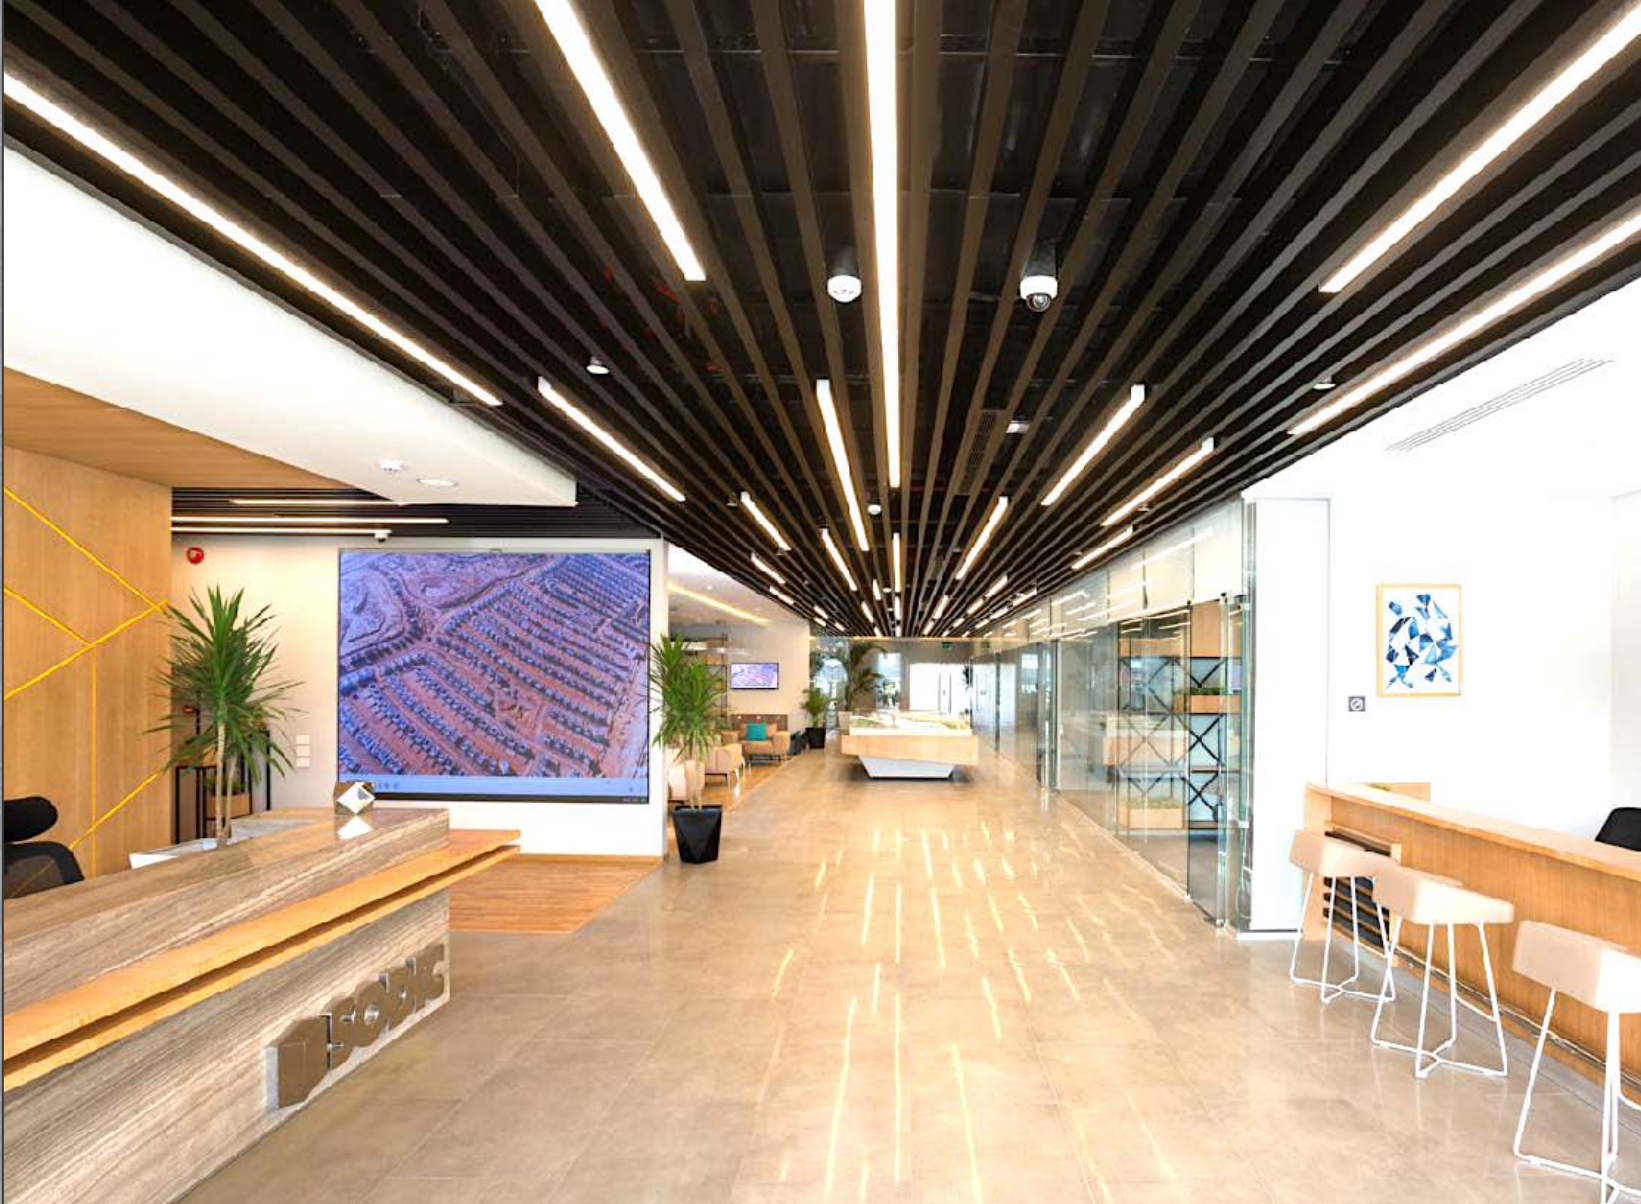

SODIC Sales Center
Zamalek, 5th Settlement, Masr El Gedida,
Sheikh Zayed & North Coast

Scope of Work: Full Finishes & Furnishing
Project Execution Time: 2 months Per
Branch