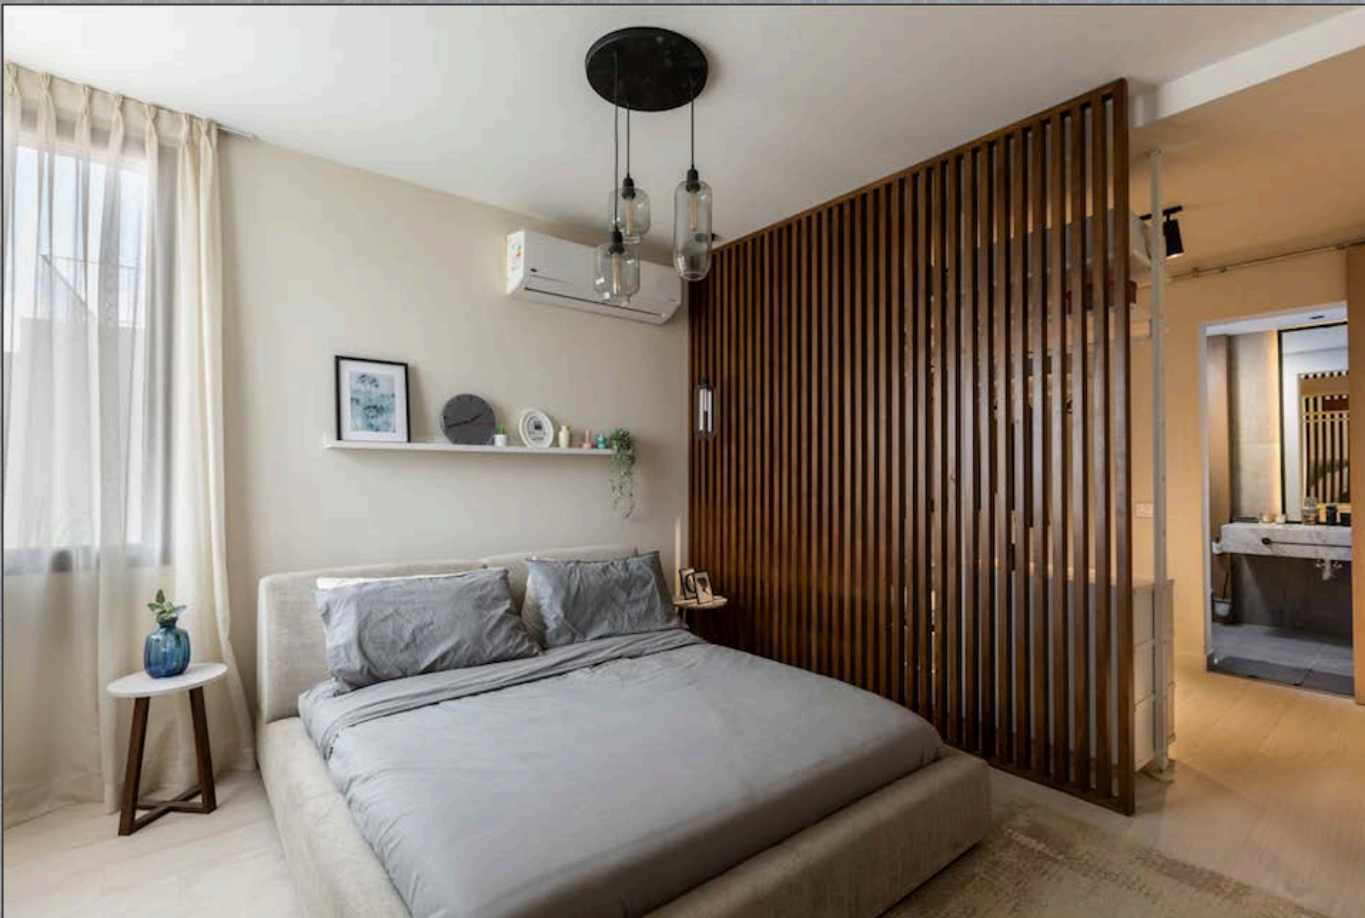

SODIC Developments Mockup
Shorouk, SODIC East

Scope of Work: Full Finishing
Project Execution Time: 4 Months

POLYGON
DESIGNS