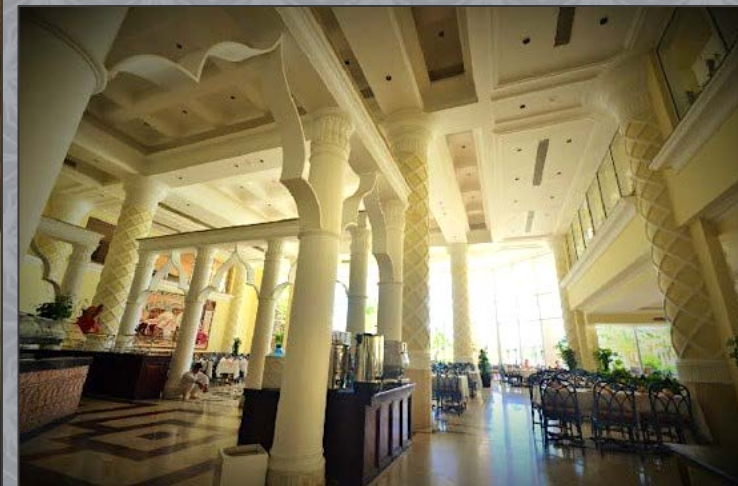

Royal & Club Azur
Hurghada, Makaadi bay

Scope of Work: Full Receptions Finishing
Guest Suits Renovations & New Extensions
Project Execution Time: 36 Days

POLYGON
DESIGNS